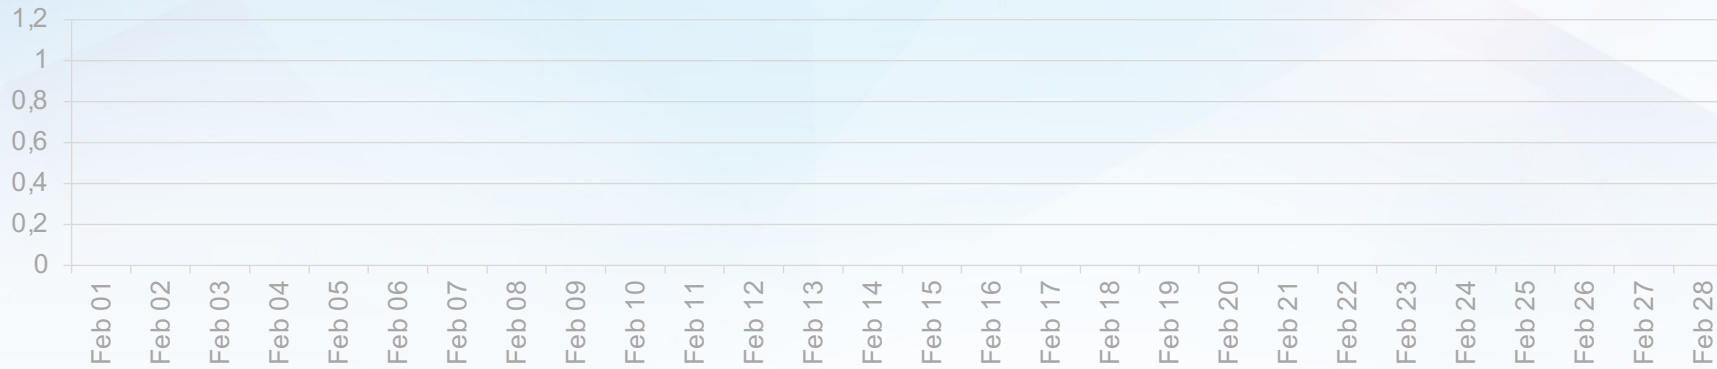

Avg Followers Change per Day

3,46

Growth of Total Followers

Number or Profile Posts

Content Overview

Total Profile Posts
0

Avg Posts per Day
0

Interactions per 1000 Followers

Activity Overview

Max Interactions per 1000 Followers on **N/A**

Min Interactions per 1000 Followers on **N/A**

Moving Averages of Interactions per 1000 Followers

BlackandDeckerBrasil Engagement

Feb 01, 2018 - Feb 28, 2018