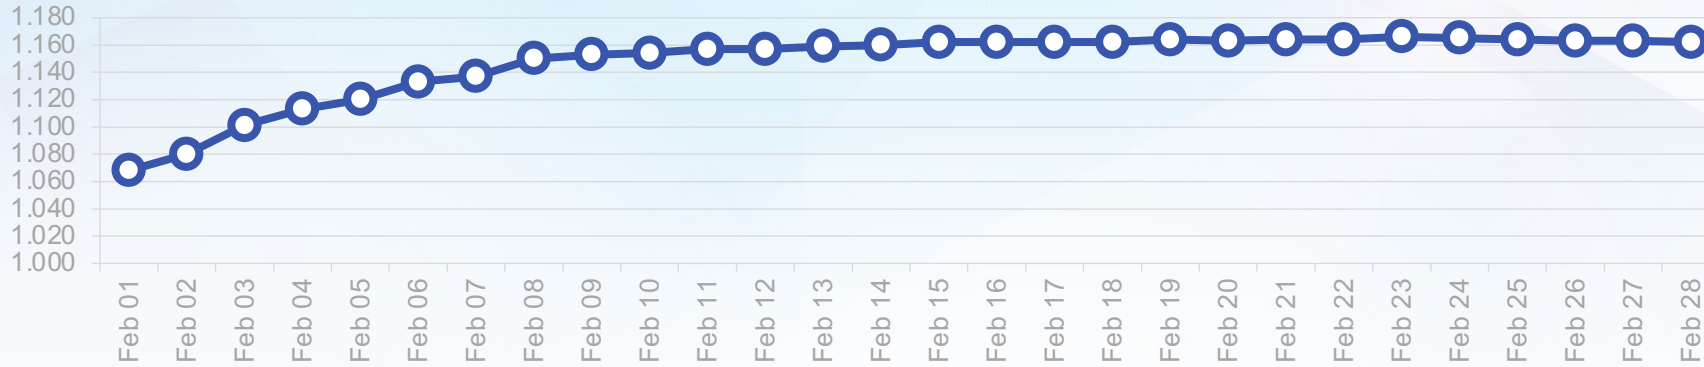

Total Posts

0

Moving 7-Day Average of Interactions per 1000 Followers

5,59

Moving 30-Day Average of Interactions per 1000 Followers

4,07

Interactions

Total Interactions

N/A

Likes

N/A

Comments

N/A

BlackandDeckerBrasil Followers

Feb 01, 2018 - Feb 28, 2018

Total Followers

Followers Overview

Total Followers

1 162

Change in Followers

97

Max Change of Followers

21

Saturday Feb 03, 2018