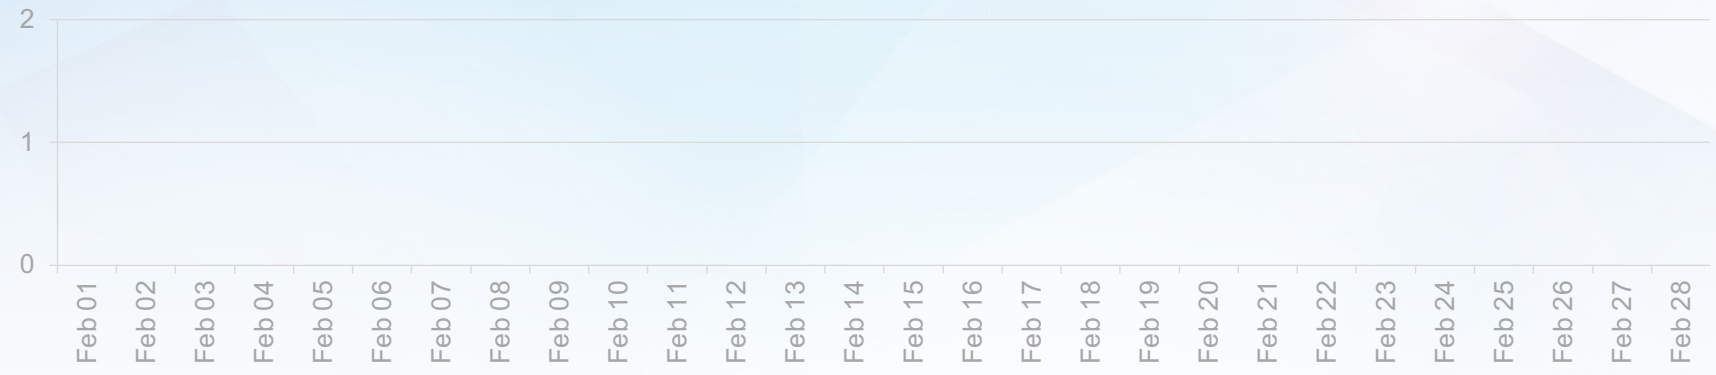

BlackandDeckerBrasil Engagement

Feb 01, 2018 - Feb 28, 2018

Daily Interactions

Interactions Overview

Total Interactions
N/A

Max Interactions
N/A

Min Interactions
N/A

Avg Interactions per Day
N/A

Distribution of Interactions

N/A

Interaction Type	% of Interactions	# of Interactions
Likes	0 %	0
Comments	0 %	0