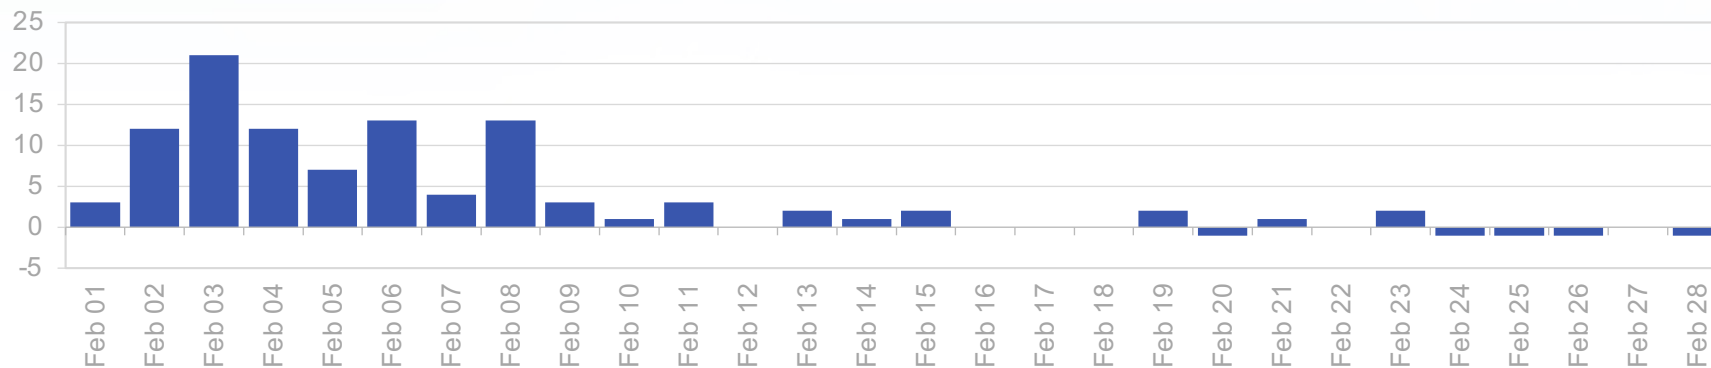

Followers Overview

Total Followers

1 162

Change in Followers

97

Max Change of Followers

21

Saturday Feb 03, 2018

Avg Followers Change per Day

3,46

Growth of Total Followers

Number or Profile Posts

Content Overview

Total Profile Posts
0

Avg Posts per Day
0

Interactions per 1000 Followers

Activity Overview

Max Interactions per 1000 Followers on **N/A**

Min Interactions per 1000 Followers on **N/A**

Moving Averages of Interactions per 1000 Followers

BlackandDeckerBrasil Engagement

Feb 01, 2018 - Feb 28, 2018