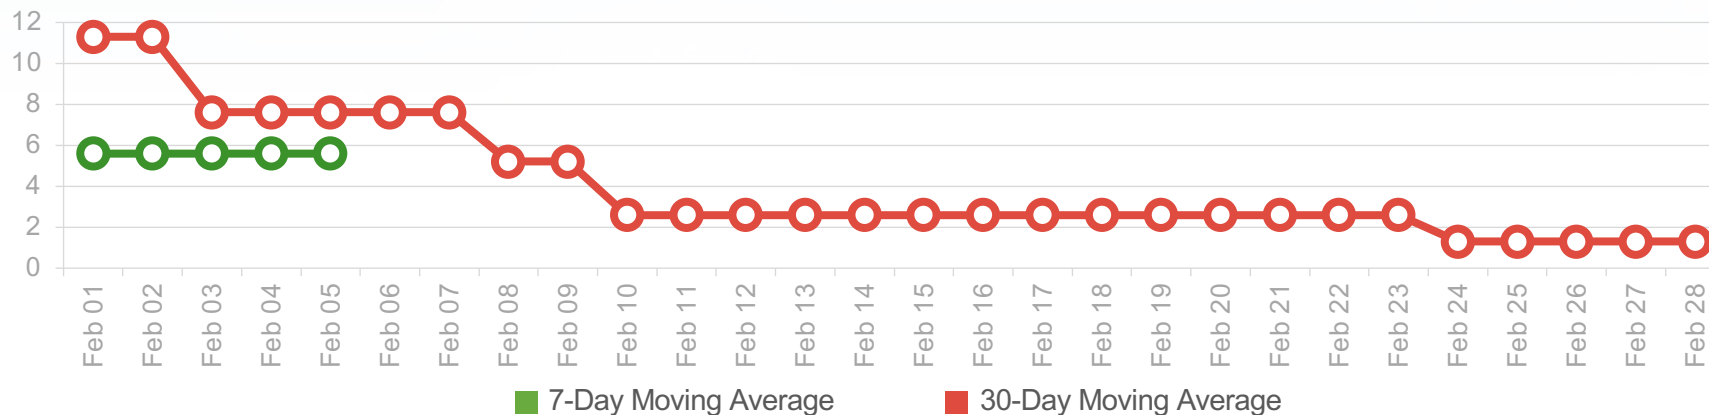

Followers Overview

Total Followers

1 162

Change in Followers

97

Max Change of Followers

21

Saturday Feb 03, 2018

Avg Followers Change per Day

3,46

Growth of Total Followers

Number or Profile Posts

Content Overview

Total Profile Posts
0

Avg Posts per Day
0

Interactions per 1000 Followers

Activity Overview

Max Interactions per 1000 Followers on **N/A**

Min Interactions per 1000 Followers on **N/A**

Moving Averages of Interactions per 1000 Followers

BlackandDeckerBrasil Engagement

Feb 01, 2018 - Feb 28, 2018

Daily Interactions

Interactions Overview

Total Interactions
N/A

Max Interactions
N/A

Min Interactions
N/A

Avg Interactions per Day
N/A

Distribution of Interactions

N/A